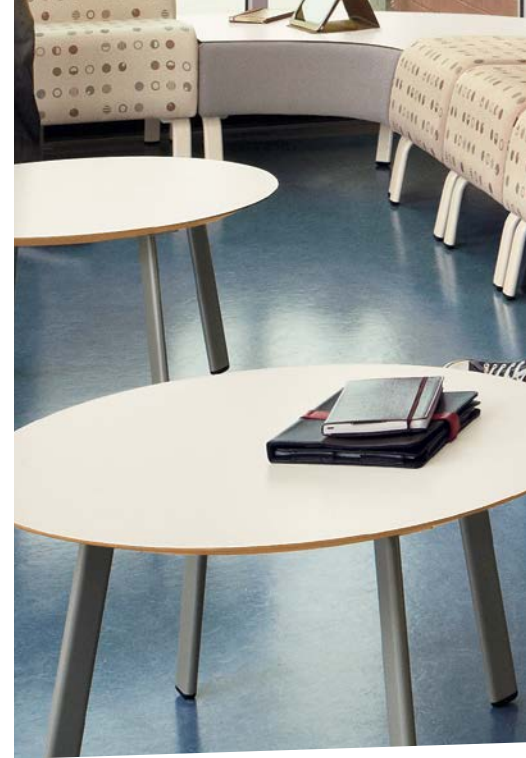

## Known for its comfort, flexibility, and power access

The MOTIV® line of soft seating is ideal for media centers, student commons, teacher lounges, main office areas, and other casual and collaborative spaces within the K-12 environment. Products include chairs, sofas, stools, and benches all designed to support countless configurations.