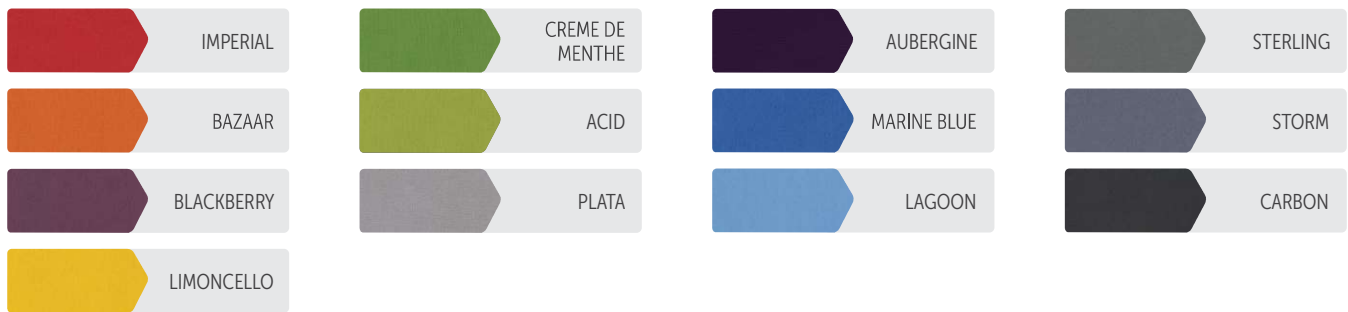

**COLOR & FINISH OPTIONS**

**STEP 1**  
PATTERN SERIES  
TEXTILE COLOR

Use the name of the textile color as the key code for **STEP 1**

[ **FAMILY PART** ] - [ **PATTERN SERIES** ] - [ **TEXTILE COLOR** ]

(Please provide pattern & color name)

**MOMENTUM EVO CV PATTERN SERIES (GRADE 6)**

 AQUA	 ZEST	 BLUET	 RAM
 CYAN	 TANGELO	 BLUESTAR	 JETTY
 BREEZE	 SCARLET	 SKYLAR	 CHAMBRAY
 KELLY	 CAROB	 PERI	 ONYX
 MIST	 PEWTER	 REGAL	

 AUTUMN	 GILDED	 FRENCH
 SAVOR	 SPROUT	 CAVE
 SEQUOIA	 CALICO	 CARBON

**SPRADLING EDGELINE PATTERN SERIES (GRADE 5)**

**SPRADLING GUARDIAN PATTERN SERIES (GRADE 6)**

**SPRADLING SILVERTEX PATTERN SERIES (GRADE 4)**

**SPRADLING MAGLIA PATTERN SERIES (GRADE 5)**

**GRADED-IN PROGRAM**

Soft seating is also available in hundreds of additional textiles through our graded-in program. Choose from our selection of textiles in grades 1 – 10 from the following manufacturers: