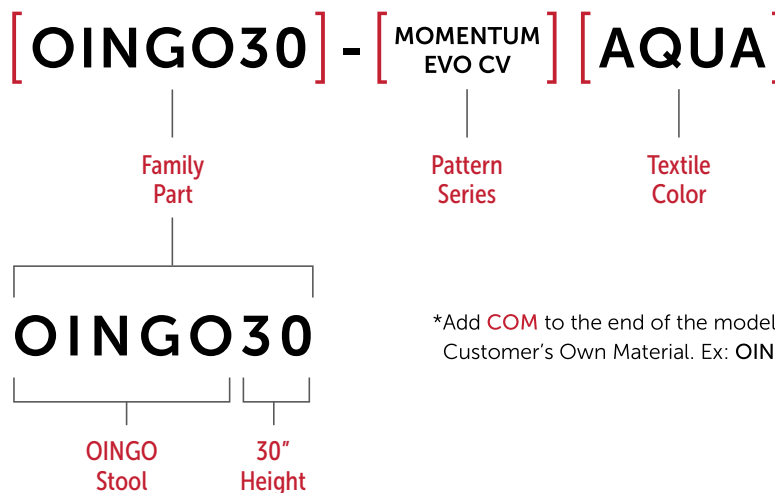

CONFIGURING A MODEL NUMBER

Choose your family part. In this example, we used part **OINGO30**. The structure of this new part number can be broken up with parenthesis like this: