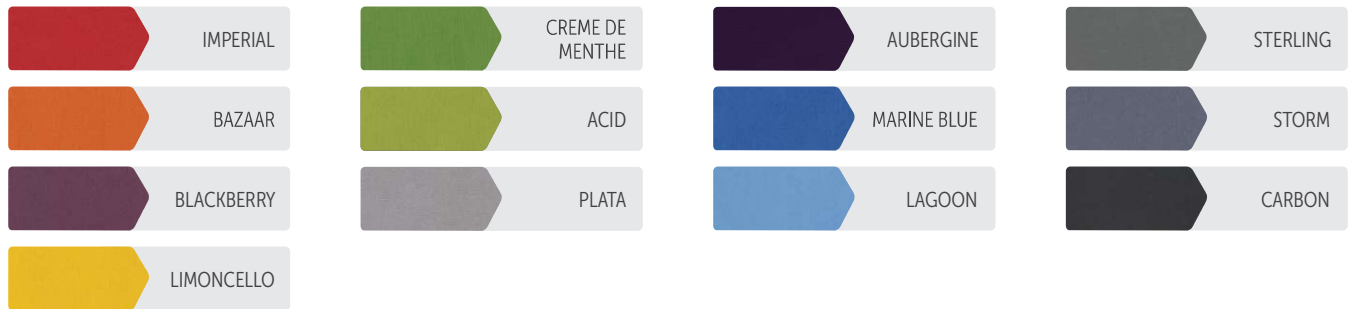

### STEP 1 PATTERN SERIES TOP COLOR

Use the name of the textile color as the key code for **STEP 1**  
Color placement varies depending on the model. All 18" models are available with Titanium color legs only.

#### ◻ MOMENTUM EVO CV PATTERN SERIES (GRADE 6)

 AQUA	 ZEST	 BLUET	 RAM
 CYAN	 TANGELO	 BLUESTAR	 JETTY
 BREEZE	 SCARLET	 SKYLAR	 CHAMBRAY
 KELLY	 CAROB	 PERI	 ONYX
 MIST	 PEWTER	 REGAL	

**SPRADLING EDGELINE PATTERN SERIES (GRADE 5)**

**SPRADLING GUARDIAN PATTERN SERIES (GRADE 6)**

**SPRADLING SILVERTEX PATTERN SERIES (GRADE 4)**

**SPRADLING MAGLIA PATTERN SERIES (GRADE 5)**

**GRADED-IN PROGRAM**