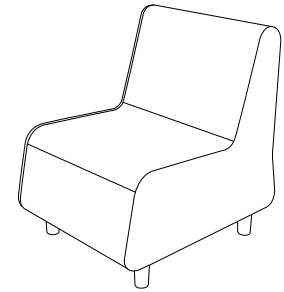

MOTIV 2.0 - 15" H SINGLE CHAIR

Model #	Width (in)	Depth (in)	Overall Height (in)	Weight (lbs)	Freight Class (Qty 1)
MTV10LB15	24	28	30	50	250
MTV10LB15-PF (Power Front)	24	28	30	50	250
MTV10LB15C (Casters)	24	28	30	50	250
MTV10LB15C-PF (Casters +Power Front)	24	28	30	50	250

(Models with casters come with casters on 2 legs only)