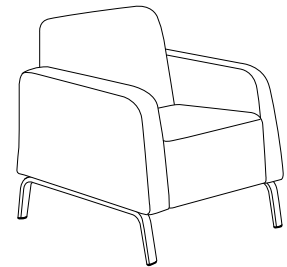

MOTIV 1.0 - 18"H ARM CHAIR

Model #	Width (in)	Depth (in)	Overall Height (in)	Weight (lbs)	Freight Class (Qty 1)
EDUMS350	32	32	34	100	250
EDUMS350PR (Power Right)	32	32	34	105	250
EDUMS350PL (Power Left)	32	32	34	105	250