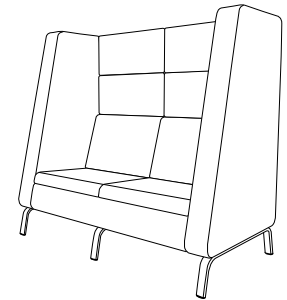

MOTIV 2.0 - 18" H DOUBLE HIGH-BACK ARMED SOFA

Model #	Width (in)	Depth (in)	Overall Height (in)	Weight (lbs)	Freight Class (Qty 1)
MTV20HA18	63	32	57	290	250
MTV20HA18-PF (W/Power Front)	63	32	57	290	250