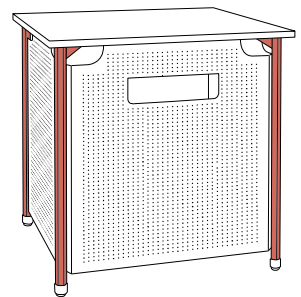

COMPONENTS

Information Commons Circulation Desk is made up of:

- Desk Shell
- Transaction Desk Shell
- Corner Radius
- Corner Radius Filler
- Book Return Module
- Depressible Book Cart

COLORS

Surface & modesty panel are available in numerous standard colors, & legs are available in Titanium powder coated steel.

Book Return Module

Corner Radius Filler

Desk Shell

Transaction Desk Shell

Corner Radius

CONFIGURING A MODEL NUMBER

The IC Circulation Desk can be configured in several different ways to create a custom Circulation Desk for your library or learning space. Each piece is ordered separately & can be specified in the following way. In this example we will use a desk shell with the model number: **CIRCDS603029**

NEW COLORS

**STEP 2
EDGE**

[FAMILY] - [WORK SURFACE] [EDGE COLOR]

**STEP 3
FRAME**

[FAMILY] - [WORK SURFACE] [EDGE COLOR] [FRAME COLOR]

STEP 4 MODESTY/SIDE PANELS

[FAMILY] - [WORK] [EDGE] [FRAME] [MODESTY/
PART] - [SURFACE] [COLOR] [COLOR] [COLOR] [SIDE PANELS]