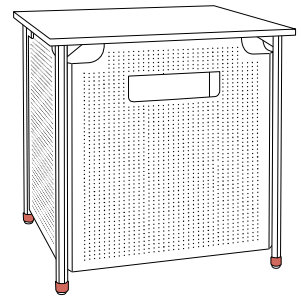

STEP 5 PLASTIC ACCENT

[FAMILY] - [WORK] [EDGE] [FRAME] [MODESTY/
PART] - [SURFACE] [COLOR] [COLOR] [COLOR] [SIDE PANELS] [PLASTIC]
[ACCENT]

FIRE TRUCK RED (A)	VANILLA BLUE (E)	PURPLE (P)	BLUESCAPE (U)
BLACK (B)	GRASS GREEN (I)	GREEN BEAN (Q)	ORANGESICLE (X)
MOD NAVY (C)	GRAPHITE (M)	GRAPLE (R)	LELLO (Y)
COFFEE (D)	COOL GRAY (O)	TANG (S)	WISDOM (Z)