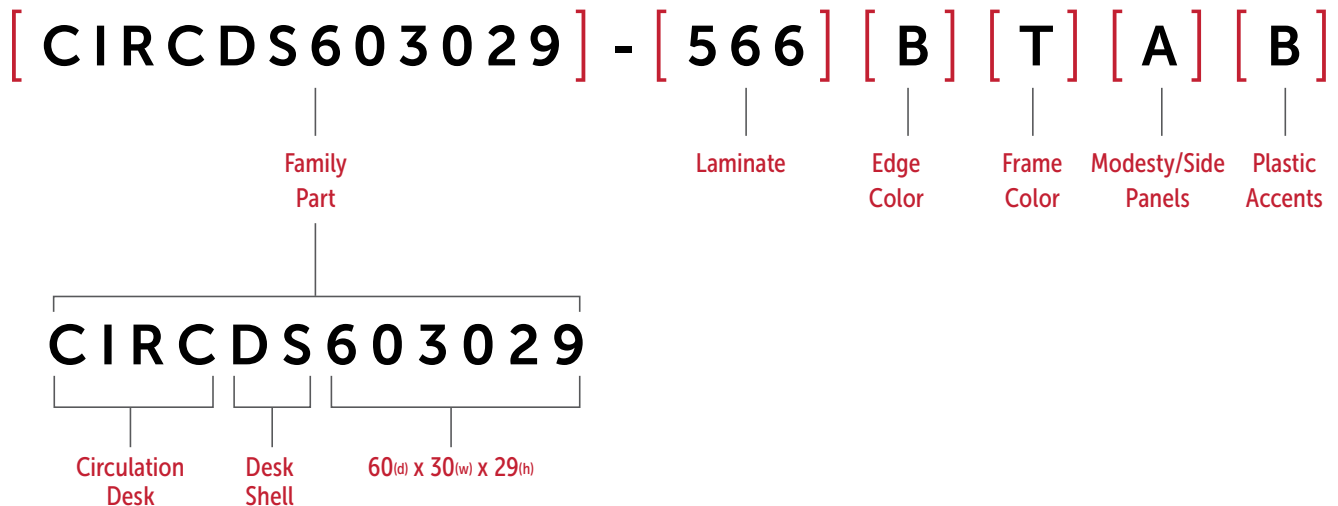

COMPONENTS

Information Commons Circulation Desk is made up of:

- Desk Shell
- Transaction Desk Shell
- Corner Radius
- Corner Radius Filler
- Book Return Module
- Depressible Book Cart

COLORS

Surface & modesty panel are available in numerous standard colors, & legs are available in Titanium powder coated steel.

Book Return Module

Corner Radius Filler

Desk Shell

Transaction Desk Shell

Corner Radius

CONFIGURING A MODEL NUMBER

The IC Circulation Desk can be configured in several different ways to create a custom Circulation Desk for your library or learning space. Each piece is ordered separately & can be specified in the following way. In this example we will use a desk shell with the model number: **CIRCDS603029**