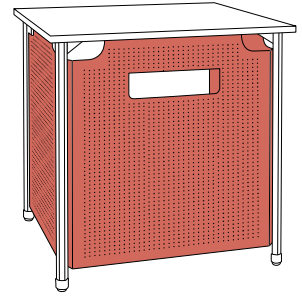

COMPONENTS

Information Commons Circulation Desk is made up of:

- Desk Shell
- Transaction Desk Shell
- Corner Radius
- Corner Radius Filler
- Book Return Module
- Depressible Book Cart

COLORS

Surface & modesty panel are available in numerous standard colors, & legs are available in Titanium powder coated steel.

Book Return Module

Corner Radius Filler

Desk Shell

Transaction Desk Shell

Corner Radius

CONFIGURING A MODEL NUMBER

The IC Circulation Desk can be configured in several different ways to create a custom Circulation Desk for your library or learning space. Each piece is ordered separately & can be specified in the following way. In this example we will use a desk shell with the model number: **CIRCDS603029**

NEW COLORS

**STEP 2
EDGE**

[FAMILY] - [WORK SURFACE] [EDGE COLOR]

**STEP 3
FRAME**

[FAMILY] - [WORK SURFACE] [EDGE COLOR] [FRAME COLOR]

STEP 4 MODESTY/SIDE PANELS

[FAMILY] - [WORK] [EDGE] [FRAME] [MODESTY/
PART] - [SURFACE] [COLOR] [COLOR] [COLOR] [SIDE PANELS]