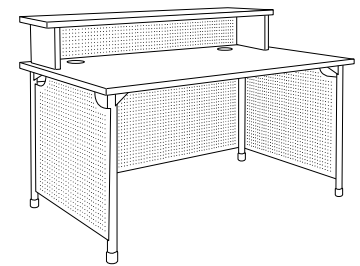

MODEL NUMBERS & PRODUCT SPECS

DESK SHELL

Model #	Width (in)	Depth (in)	Height (in)	Weight (lbs)	Freight Class (Qty 1)
CIRCDS603029	60	30	29	190	150
CIRCDS603629	60	36	29	200	150
CIRCDS723029	72	30	29	220	150
CIRCDS723629	72	36	29	230	150
CIRCDS603039	60	30	39	200	150
CIRCDS603639	60	36	39	210	150
CIRCDS723039	72	30	39	230	150
CIRCDS723639	72	36	39	240	150

TRANSACTION DESK SHELL

Model #	Width (in)	Depth (in)	Height (in)	Weight (lbs)	Freight Class (Qty 1)
CIRCTDS603029	60	30	39	220	150
CIRCTDS603629	60	36	39	230	150
CIRCTDS723029	72	30	39	230	150
CIRCTDS723629	72	36	39	240	150