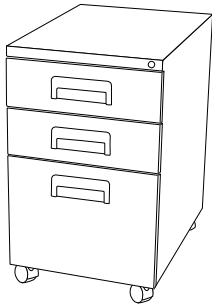

FILE-IT

Model #	Width (in)	Depth (in)	Height (in)	Weight (lbs)	Freight Class (Qty 1)
FILE-IT	15.5	21.5	25	80	125
FILE-IT-HANG	15.5	21.5	27	80	125

Available in standard FILE-IT colors. See page 163