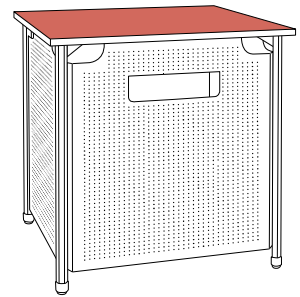

COLOR & FINISH OPTIONS

**STEP 1
WORK SURFACE**

[FAMILY] - [WORK SURFACE]
[PART]

SOLID LAMINATE

PARAGON RED (910)	EARTH (185)	FROST (918)	CITADEL (303)
MARS (743)	STORM (770)	NEUTRAL WHITE (123)	NORTH SEA GRAY (535)
CLEMENTINE (852)	BLACK (900)	FASHION GRAY (366)	PLUM (736)
ISLAND (229)	COWBOY BLUE (976)	FOLKSTONE (902)	ORANGE GROVE (233)

WHITEBOARD LAMINATE

FROST (189)

WOOD GRAIN LAMINATE

HIGH RISE (857)	RIVER CHERRY (566)	XANADU (110)	WENGE STRAND (150)
KENSINGTON MAPLE (963)	STUDIO TEAK (103)	WHEAT STRAND (179)	BURNT STRAND (400)

PATTERN LAMINATE

WHITE NEBULA (215)	CARBON EV (890)	CLASSIC LINEN (155)	NAVY LEGACY (985)
CRISP LINEN (122)	CITADEL WARP (511)	EARTHEN WARP (119)	GRAPHITE TWILL (531)
WHASHI CRYSTAL (440)	GRAPHITE NEBULA (994)	DENIM TWILL (281)	EARTHEN TWILL (161)
GRAY NEBULA (102)	WASHI PEWTER (441)	CLOUD NEBULA (315)	SARUM TWILL (242)
PRESSED LINEN (858)	NEUTRAL WEFT (112)	TAILORED LINEN (859)	NEUTRAL TWILL (306)