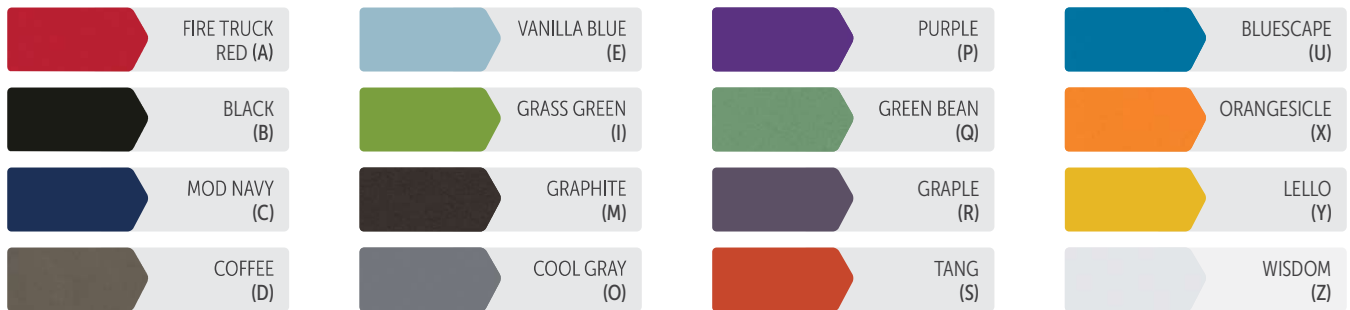

COLOR & FINISH OPTIONS

**STEP 1
WORK SURFACE**

[FAMILY] - [WORK SURFACE]
[PART]

SOLID LAMINATE

 PARAGON RED (910)	 EARTH (185)	 FROST (918)	 CITADEL (303)
 MARS (743)	 STORM (770)	 NEUTRAL WHITE (123)	 NORTH SEA GRAY (535)
 CLEMENTINE (852)	 BLACK (900)	 FASHION GRAY (366)	 PLUM (736)
 ISLAND (229)	 COWBOY BLUE (976)	 FOLKSTONE (902)	 ORANGE GROVE (233)

PATTERN LAMINATE

 WHITE NEBULA (215)	 CARBON EV (890)	 CLASSIC LINEN (155)	 NAVY LEGACY (985)
 CRISP LINEN (122)	 CITADEL WARP (511)	 EARTHEN WARP (119)	 GRAPHITE TWILL (531)
 WHASHI CRYSTAL (440)	 GRAPHITE NEBULA (994)	 DENIM TWILL (281)	 EARTHEN TWILL (161)
 GRAY NEBULA (102)	 WASHI PEWTER (441)	 CLOUD NEBULA (315)	 SARUM TWILL (242)
 PRESSED LINEN (858)	 NEUTRAL WEFT (112)	 TAILORED LINEN (859)	 NEUTRAL TWILL (306)

NEW COLORS

**STEP 2
EDGE**

[FAMILY] - [WORK SURFACE] [EDGE COLOR]

**STEP 3
FRAME**

[FAMILY] - [WORK SURFACE] [EDGE COLOR] [FRAME COLOR]

STEP 4 MODESTY/SIDE PANELS

[FAMILY] - [WORK] [EDGE] [FRAME] [MODESTY/
PART] - [SURFACE] [COLOR] [COLOR] [COLOR] [SIDE PANELS]

 FIRE TRUCK RED (A)	 VANILLA BLUE (E)	 PURPLE (P)	 BLUESCAPE (U)
 BLACK (B)	 GRASS GREEN (I)	 GREEN BEAN (Q)	 ORANGESICLE (X)
 MOD NAVY (C)	 GRAPHITE (M)	 GRAPLE (R)	 LELLO (Y)
 COFFEE (D)	 COOL GRAY (O)	 TANG (S)	 WISDOM (Z)
 FLANNEL (F)	 TITANIUM (T)		