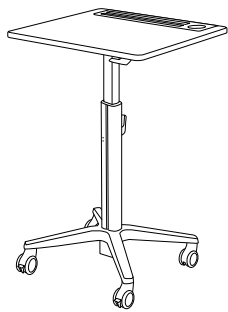

A&D® CROSSFIT MOTION DESK - RECTANGLE SURFACE

Model #	Width (in)	Depth (in)	Height (in)	Weight (lbs)	Freight Class (Qty 1)
CFMOTION2224R	24	22	29 - 45	35	85
CFMOTION2224R-NC	24	22	29 - 45	35	85

NC stands for No Cup Holder