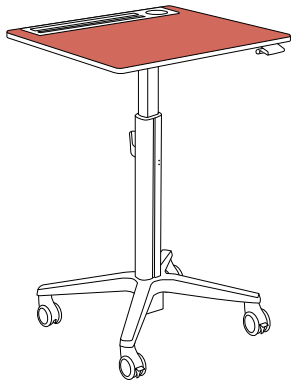

ERGONOMIC

PrecisionHeight[™] Technology lets students easily adjust the desk height for proper ergonomic head positioning, helping reduce neck strain from looking down at digital devices.

FEATURES

TOP SHAPE OPTIONS

Standard Top w/Tablet Stand & Cup Holder

Rectangular

KOI

COLOR & FINISH OPTIONS

STANDARD SURFACE W/CUP HOLDER

The surface that comes standard on the Crossfit Motion is only available in gray, & the following color steps do not apply. If ordering with a Rectangle Laminate or KOI Laminate surface, proceed to the steps below.

 FASHION GRAY (366)	 COOL GRAY (0)	 ALUMINUM
WORK SURFACE	EDGE COLOR	FRAME COLOR

STEP 1 WORK SURFACE

Use the number next to the laminate name as the key code for **STEP 1**

*Color do not apply to units with cupholder.