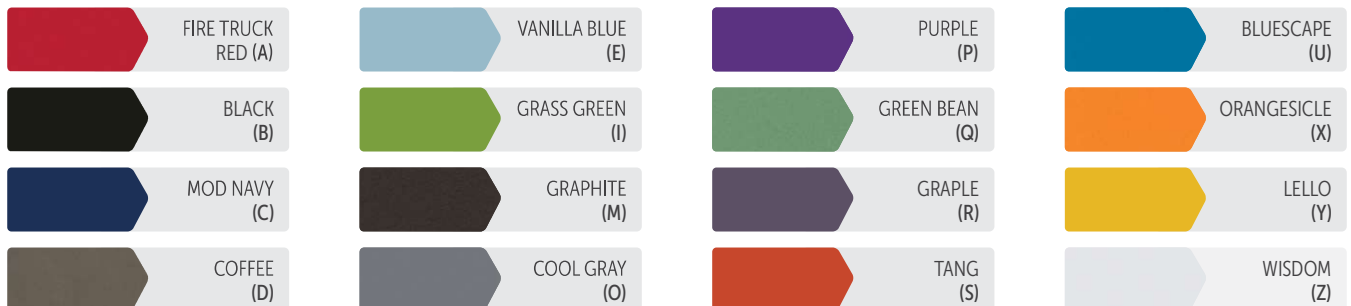

[FAMILY PART] - [WORK SURFACE]

SOLID LAMINATE

 PARAGON RED (910)	 EARTH (185)	 FROST (918)	 CITADEL (303)
 MARS (743)	 STORM (770)	 NEUTRAL WHITE (123)	 NORTH SEA GRAY (535)
 CLEMENTINE (852)	 BLACK (900)	 FASHION GRAY (366)	 PLUM (736)
 ISLAND (229)	 COWBOY BLUE (976)	 FOLKSTONE (902)	 ORANGE GROVE (233)

WHITEBOARD LAMINATE

 FROST (189)

WOOD GRAIN LAMINATE

 HIGH RISE (857)	 RIVER CHERRY (566)	 XANADU (110)	 WENGE STRAND (150)
 KENSINGTON MAPLE (963)	 STUDIO TEAK (103)	 WHEAT STRAND (179)	 BURNT STRAND (400)

PATTERN LAMINATE

NEW COLORS

**STEP 2
EDGE**

Use the letter next to the color name as the
key code for **STEP 2**

*Edge color choice only applies to tops with High Pressure Laminate (HPL) - Rectangle or Koi.

[FAMILY] - [WORK SURFACE] [EDGE COLOR]

STEP 3
FRAME

Use the letter next to the color name as the key code for **STEP 3**

[FAMILY] - [WORK] [EDGE] [FRAME]
[PART] - [SURFACE] [COLOR] [COLOR]

ALUMINUM

MODEL NUMBERS & PRODUCT SPECS