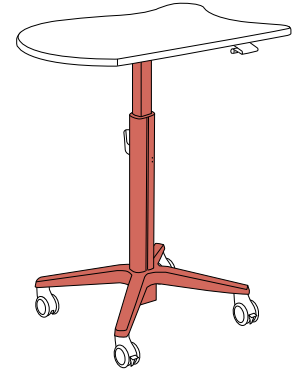

PATTERN LAMINATE

NEW COLORS

**STEP 2
EDGE**

Use the letter next to the color name as the
key code for **STEP 2**

*Edge color choice only applies to tops with High Pressure Laminate (HPL) - Rectangle or Koi.

[FAMILY] - [WORK SURFACE] [EDGE COLOR]

STEP 3
FRAME

Use the letter next to the color name as the key code for **STEP 3**

[FAMILY] - [WORK] [EDGE] [FRAME]
[PART] - [SURFACE] [COLOR] [COLOR]

ALUMINUM

MODEL NUMBERS & PRODUCT SPECS