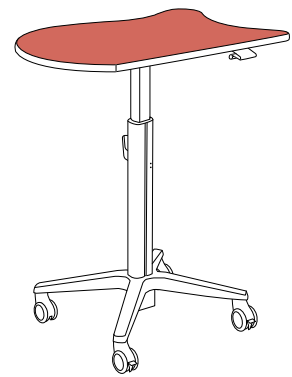

WOOD GRAIN LAMINATE

HIGH RISE (857)	RIVER CHERRY (566)	XANADU (110)	WENGE STRAND (150)
KENSINGTON MAPLE (963)	STUDIO TEAK (103)	WHEAT STRAND (179)	BURNT STRAND (400)